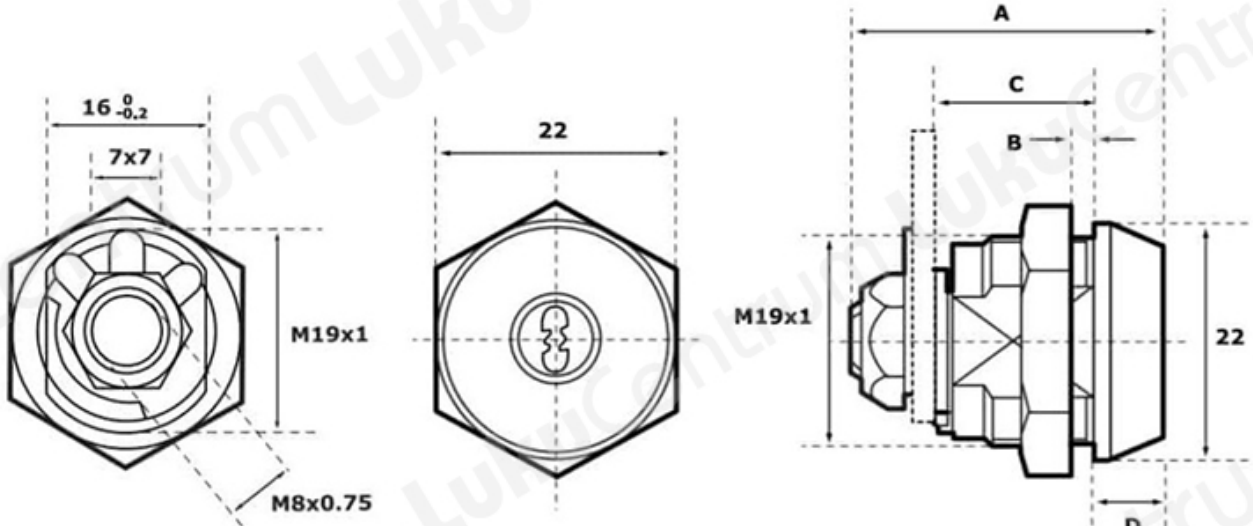

TOOTENIMETUS	SOODUS	HIND
16 ⁰ _{-0.2} 7x7 M19x1 M8x0.75 ABLOY CL105C Classic (2 16 ⁰ _{-0.2} 7x7 M19x1 M8x0.75)		52.00 ?
16 ⁰ _{-0.2} 7x7 M19x1 M8x0.75 ABLOY CL105C Classic (16 ⁰ _{-0.2} 7x7 M19x1 M8x0.75)		42.40 ?

- A = 33
- B = 9.5
- C = 18.5
- D = 6.5